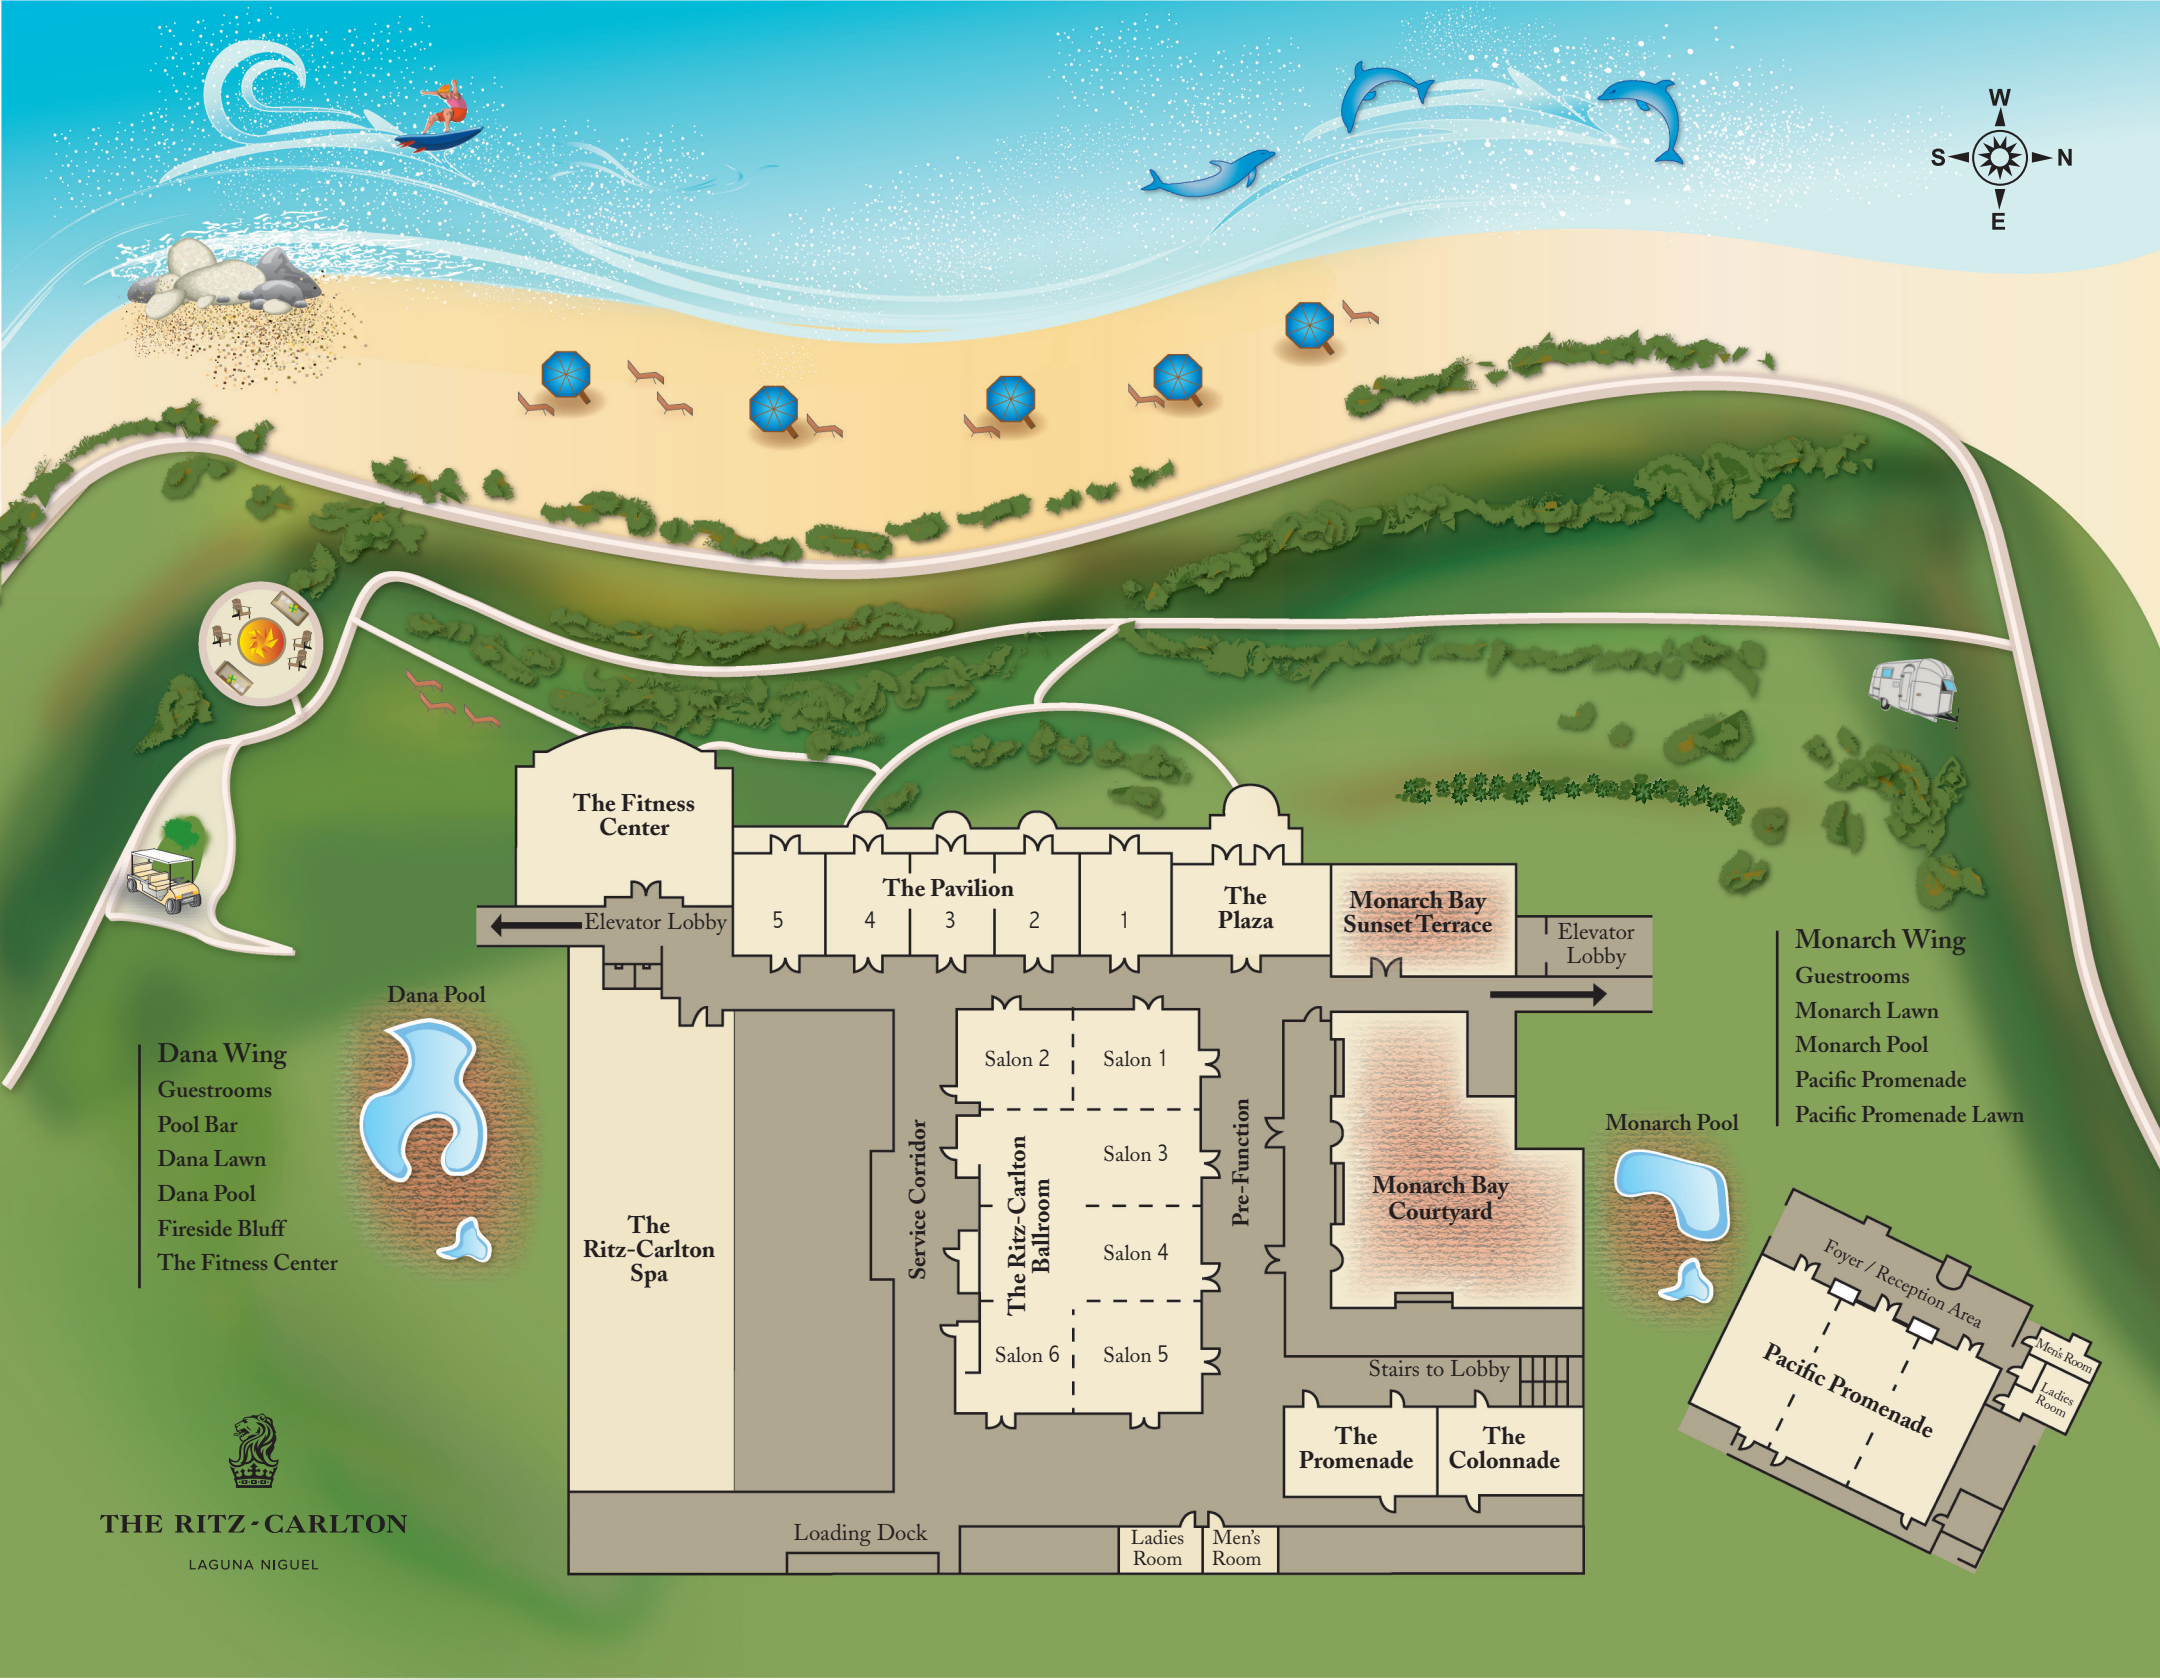

THE RITZ-CARLTON

LAGUNA NIGUEL

1. 180blu
2. Bar Raya
3. Basketball Court
4. Beach Shuttle Pick Up
5. Beach Activity Station
6. Dana Guestrooms
7. Dana Lawn
8. Dana Pool
9. Dana Pool Café
10. Dana Whirlpool
11. Eco Adventure Center
12. Eco Adventure Game Board
13. KAHANI
14. Fitness Center - First floor
15. Fireside Bluff
16. The Bluff
17. Gift Shop
18. Grand Staircase
19. Hair and Nail Salon
20. Main Lobby
21. Monarch Bay Courtyard
22. Monarch Bay Sunset Terrace
23. Monarch Guestrooms
24. Monarch Lawn
25. Monarch Pool
26. Monarch Whirlpool
27. Eco Adventure Garden
28. Pacific Promenade Ballroom
29. Pacific Promenade Lawn
30. Play Area for Kids
31. TAIKUN Omakase
32. RAYA
33. Restrooms
34. Salt Creek Beach
35. Tennis Court
36. Terrace Salon Ballroom
37. The Market Place
38. The Ritz-Carlton Spa - First floor
39. Tide Pools
40. Valet Arrival

- Dana Wing
- Guestrooms
- Pool Bar
- Dana Lawn
- Dana Pool
- Fireside Bluff
- The Fitness Center

- Monarch Wing
- Guestrooms
- Monarch Lawn
- Monarch Pool
- Pacific Promenade
- Pacific Promenade Lawn

THE RITZ-CARLTON

LAGUNA NIGUEL